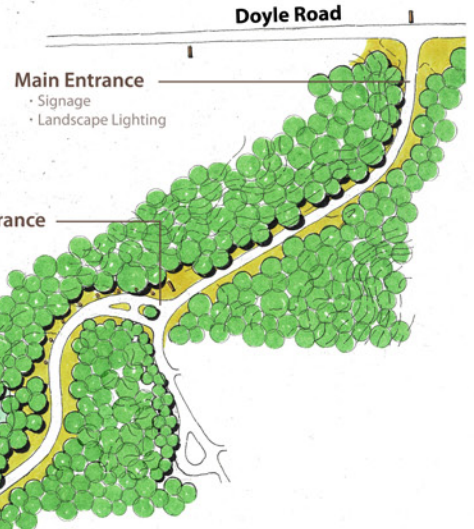

① Overlook/Wildlife Observation Area

② Outpost Camp

③ Dining Hall

④ Outdoor Adventure Area  
• Accessible Tree House/Zip Line  
• Climbing Wall / Tower

⑤ Staff Apartments

⑥ Camper Cabins

⑦ Multi-Purpose Building  
• Gymnasium  
• Theatre  
• Pool

⑧ Health Center  
• Administration Offices  
• Physician Housing

Temporary Overflow Parking  
Grass Parking Lot

Sayles Lake

Service Vehicle  
Access Road

⑨ Arts & Crafts  
• Bell-B-Que

⑩ Amphitheater  
• Boardwalk  
• Fishing Pier